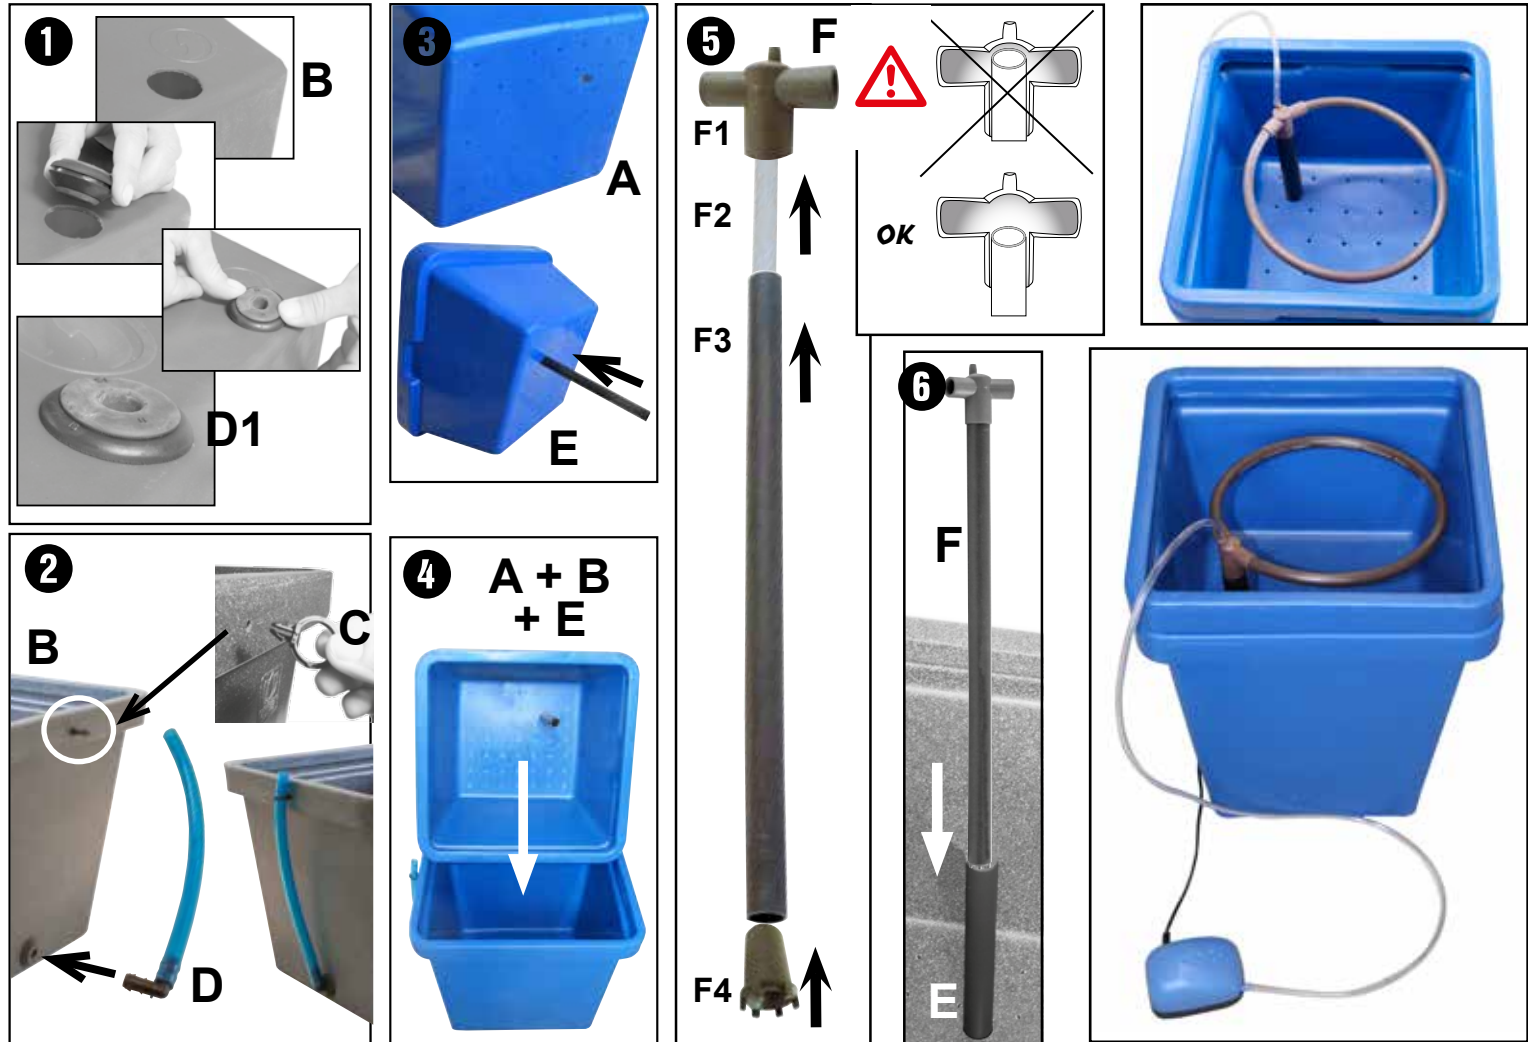

GHE AQUAFARM-V3 & WATERFARM-V3

Bringing Nature and Technology Together
www.eurohydro.com

46 cm x 46 cm x 43 cm - +/- 45 L

30 cm x 30 cm x 37 cm - +/- 15 L

10/2016

GUARANTEED ONE YEAR
YOUR PUMP IS GUARANTEED ONE YEAR FROM DATE OF PURCHASE.
It must not be opened or modified
KEEP YOUR INVOICE

| | A | B | C | D | | E | F | | G | H | I |
|-----------|---------|---------|---------|---------|---------------|---------|---|---|---------|---------|---------|
| AQUAFARM | CU01002 | RE02001 | FX11001 | TN01001 | D1 JN01006 | TU01020 | F1 = RA31007 | F3/Aqua = TU01023 F3/Water = TU01022 | AL01009 | EI01001 | PM01006 |
| WATERFARM | CU01001 | RE01001 | | TN01002 | D2 JN01004 | | F2/Aqua = TU11013 F2/Water = TU11012 | F4 = AL01016 | | | |

AQUAFARM - WATERFARM

NEW FEATURES

1 GHE EXCLUSIVE PUMPING COLUMN

2 GHE EXCLUSIVE GROROX PROTECTION

3 BUILDING A WATERPACK ACS