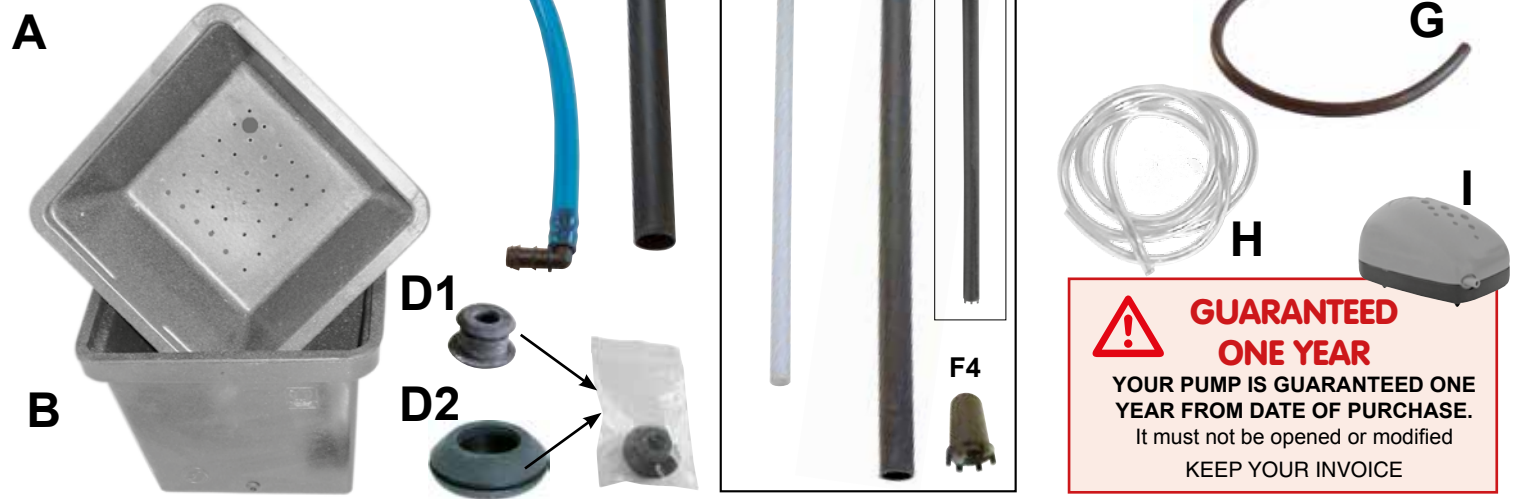

GHE AQUAFARM-V3 & WATERFARM-V3

Bringing Nature and Technology Together
www.eurohydro.com

46 cm x 46 cm x 43 cm - +/- 45 L

30 cm x 30 cm x 37 cm - +/- 15 L

10/2016

GUARANTEED ONE YEAR
YOUR PUMP IS GUARANTEED ONE YEAR FROM DATE OF PURCHASE.
It must not be opened or modified
KEEP YOUR INVOICE